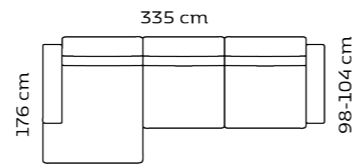

## Salino sofa

PRICELIST & PRODUCT SHEET

Combination **3221**

3-seater

Combination **2521**

2,5-seater

Combination **1760**

Foot rest

Combo shown **0031**  
Combo mirrored **0041**

Chaiselong+3-seater

Combo shown **0131**  
Combo mirrored **0141**

Chaiselong+2,5-seater

Combo shown **0051**  
Combo mirrored **0061**

Open-end+3-seater

Combo shown **0111**  
Combo mirrored **0121**

Open-end+2,5-seater

Combo shown **0151**  
Combo mirrored **0161**

1,5 seater+Chaiselong

With a nominal size of up to 150 cm. (width, depth, height), the tolerance may not exceed 2 cm.  
When larger than 150 cm, not more than 2,5 cm.