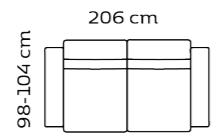

## Salino sofa

PRICELIST & PRODUCT SHEET

Combination **3221**

3-seater

Combination **2521**

2,5-seater

Combination **1760**

Foot rest

Combo shown **0031**  
Combo mirrored **0041**

Chaiselong+3-seater

Combo shown **0131**  
Combo mirrored **0141**

Chaiselong+2,5-seater

Combo shown **0051**  
Combo mirrored **0061**

Open-end+3-seater

Combo shown **0111**  
Combo mirrored **0121**

Open-end+2,5-seater

Combo shown **0151**  
Combo mirrored **0161**

1,5 seater+Chaiselong

With a nominal size of up to 150 cm. (width, depth, height), the tolerance may not exceed 2 cm.  
When larger than 150 cm, not more than 2,5 cm.