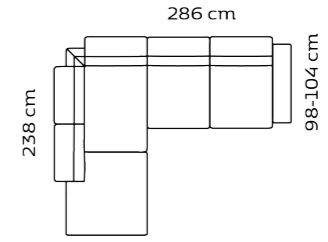

Combo shown **0031**  
Combo mirrored **0041**

Chaiselong+3-seater

Combo shown **0131**  
Combo mirrored **0141**

Chaiselong+2,5-seater

Combo shown **0051**  
Combo mirrored **0061**

Open-end+3-seater

Combo shown **0111**  
Combo mirrored **0121**

Open-end+2,5-seater

Combo shown **0151**  
Combo mirrored **0161**

1,5 seater+Chaiselong

With a nominal size of up to 150 cm. (width, depth, height), the tolerance may not exceed 2 cm.  
When larger than 150 cm, not more than 2,5 cm.