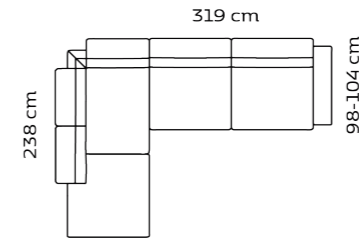

Combo shown **0031**  
Combo mirrored **0041**

Chaiselong+3-seater

Combo shown **0131**  
Combo mirrored **0141**

Chaiselong+2,5-seater

Combo shown **0051**  
Combo mirrored **0061**

Open-end+3-seater

Combo shown **0111**  
Combo mirrored **0121**

Open-end+2,5-seater

Combo shown **0151**  
Combo mirrored **0161**

1,5 seater+Chaiselong

With a nominal size of up to 150 cm. (width, depth, height), the tolerance may not exceed 2 cm.  
When larger than 150 cm, not more than 2,5 cm.