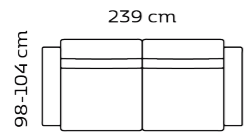

Combination **3221**

3-seater