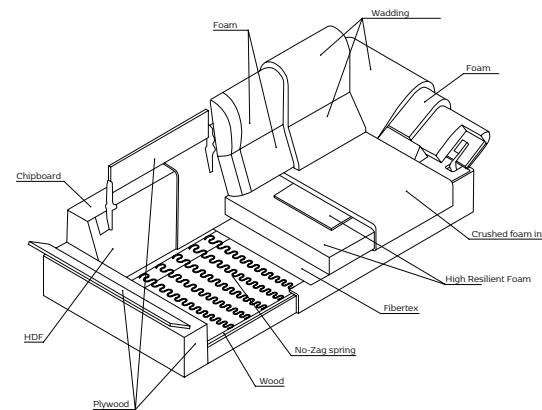

Construction

FLEXLUX reserves the right to modify or delete prices, products and product specifications without any prior notice. FLEXLUX has no liability for any errors or omissions in the materials. All weights and measures shown are best approximations. Seams and stitching can vary from fabric to leather.