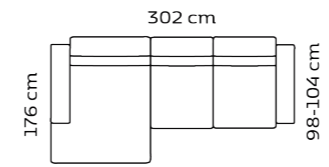

## Salino sofa

PRICELIST & PRODUCT SHEET

Combination **3221**

3-seater

Combination **2521**

2,5-seater

Combination **1760**

Foot rest

Combo shown **0031**  
Combo mirrored **0041**

Chaiselong+3-seater

Combo shown **0131**  
Combo mirrored **0141**

Chaiselong+2,5-seater

Combo shown **0051**  
Combo mirrored **0061**

Open-end+3-seater

Combo shown **0111**  
Combo mirrored **0121**

Open-end+2,5-seater

Combo shown **0151**  
Combo mirrored **0161**

1,5 seater+Chaiselong

With a nominal size of up to 150 cm. (width, depth, height), the tolerance may not exceed 2 cm.  
When larger than 150 cm, not more than 2,5 cm.