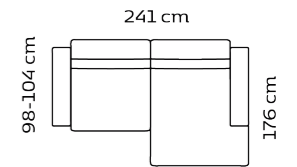

Combo shown **0031**  
Combo mirrored **0041**

Chaiselong+3-seater

Combo shown **0131**  
Combo mirrored **0141**

Chaiselong+2,5-seater

Combo shown **0051**  
Combo mirrored **0061**

Open-end+3-seater

Combo shown **0111**  
Combo mirrored **0121**

Open-end+2,5-seater

Combo shown **0151**  
Combo mirrored **0161**

1,5 seater+Chaiselong

With a nominal size of up to 150 cm. (width, depth, height), the tolerance may not exceed 2 cm.  
When larger than 150 cm, not more than 2,5 cm.