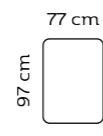

## Salino sofa

PRICELIST & PRODUCT SHEET

Combination **3221**

3-seater

Combination **2521**

2,5-seater

Combination **1760**

Foot rest

Combo shown **0031**  
Combo mirrored **0041**

Chaiselong+3-seater

Combo shown **0131**  
Combo mirrored **0141**

Chaiselong+2,5-seater

Combo shown **0051**  
Combo mirrored **0061**

Open-end+3-seater

Combo shown **0111**  
Combo mirrored **0121**

Open-end+2,5-seater

Combo shown **0151**  
Combo mirrored **0161**

1,5 seater+Chaiselong

With a nominal size of up to 150 cm. (width, depth, height), the tolerance may not exceed 2 cm.  
When larger than 150 cm, not more than 2,5 cm.