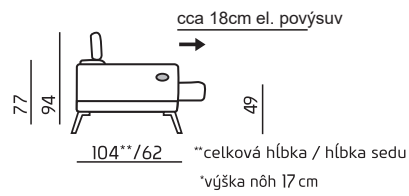

Petrona

Kombinovanie zostáv

Zostava do "L"

Zostava do "U"

3 + 2 + 1

1 OA
65cm

1 AL
AT + 65cm

1 AR
65cm + AT

1.5 OA
75cm

1.5 AL
AT + 75cm

1.5 AR
75cm + AT

1.8 OA
85cm

1.8 AL
AT + 85cm

1.8 AR
85cm + AT

1 ALR
AT + 65cm + AT

ROH
104 x 104cm

3 AL FU MOT
AT + 170cm

3 AR FU MOT
170cm + AT

3 ALR FU MOT
AT + 170cm + AT

1 ABH L
139 x 104cm

1 ABH R
139 x 104cm

LONG AL
160 x 116cm

LONG AR
160 x 116cm

UBEL
239 x 104cm